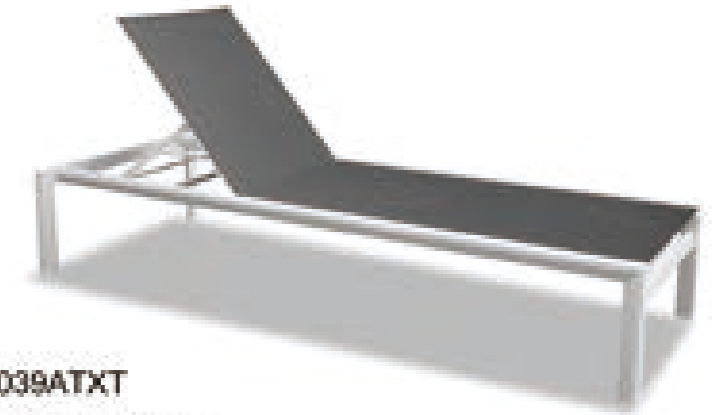

CSL42039ATXT
L195xW79xSH35CM
Alu. Lounge
With Function Adjust-Backrest Stackable

CT10138AA
W35xD38xH46CM
Alu. Side Table With U Shape
Patent Design

ECHO

CSL42038AFR
Alu.Sunlounge
Textilene Rope With Function Adjust-Backrest
Cushion T8cm
K/D Frame