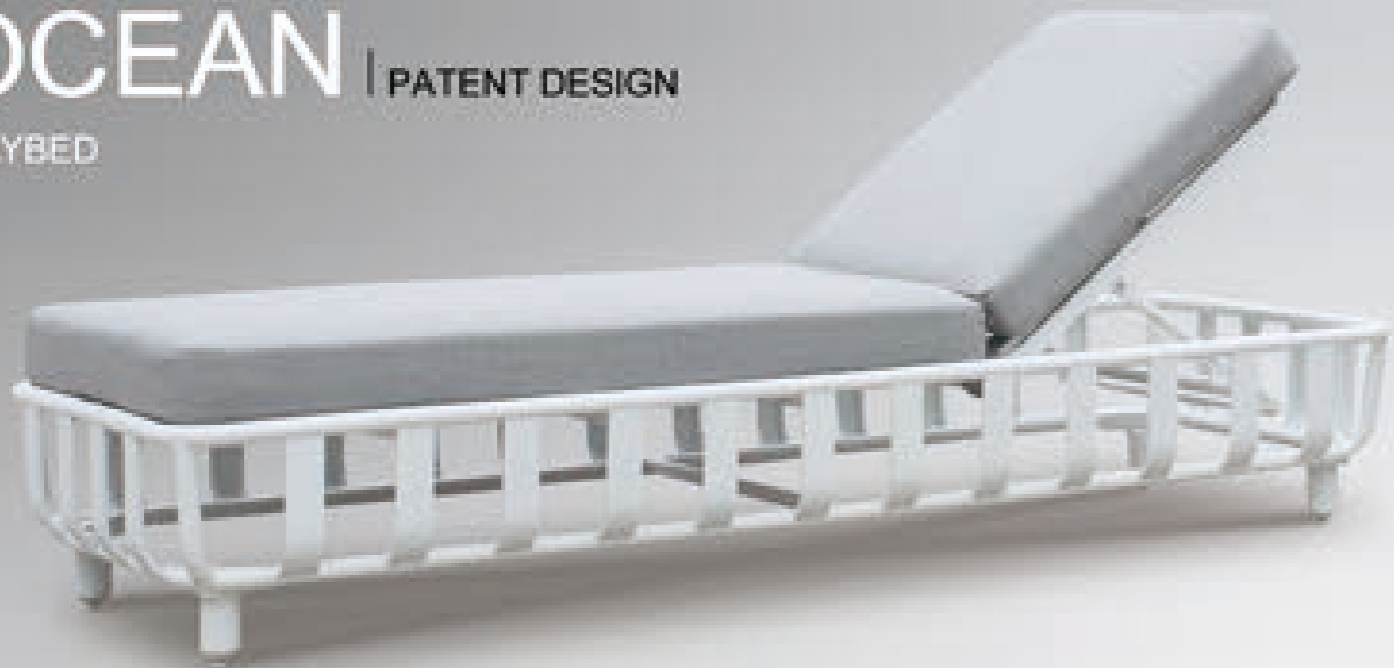

CSO30143AA-L3
Alu.Three Seat Sofa
/Non-Wood Armrest
W187xD74xH71.5CM

CSO30143AA-R3
Alu.Three Seat Sofa
/Non-Wood Armrest
W195xD74xH71.5cm

CT10180AA-60X60
Alu.Table
L60XD60XH42CM

OCEAN | PATENT DESIGN

DAYBED