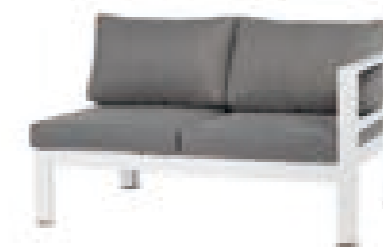

CSO30148AA-CR2
Alu.Two Seat Side Sofa
W132xD74xH64cm