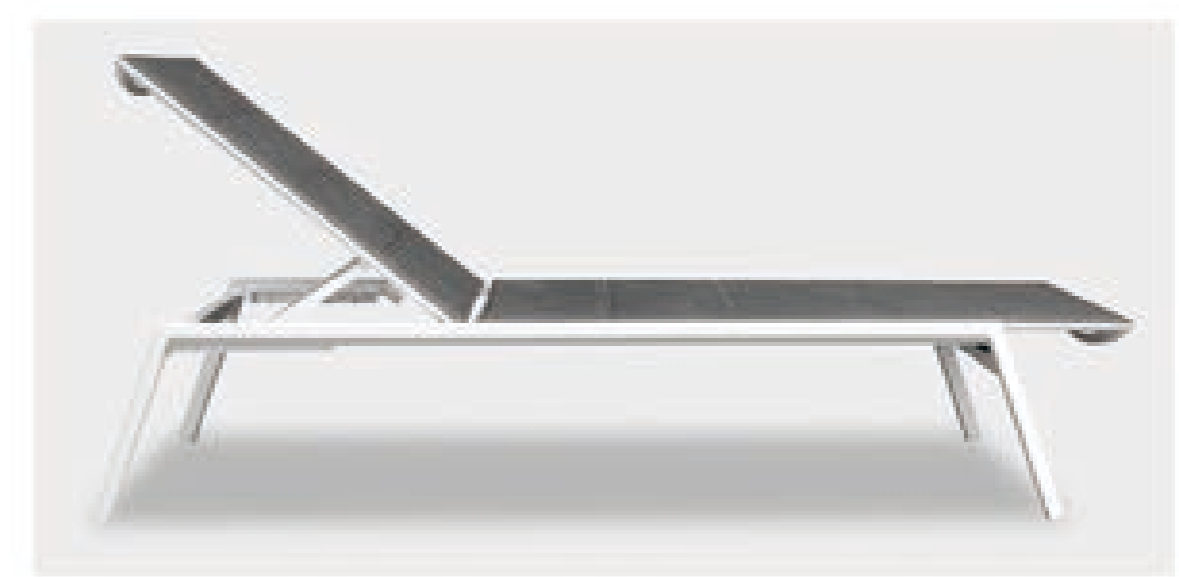

SAMMIT II

D-SURPA

— SAMMIT II

CSL42051ATXT
Alu. textliene sunlounger
Hot-pressing Line finished
HPL armrest
L196XD72XH50/95CM

D-SURPA

SAMMIT

SAMMIT

CSL42036ATXT
L200xW72xSH35CM
Alu. Lounge
With Function Adjust- Backrest
Back/seat:With Foam Inside
Stackable