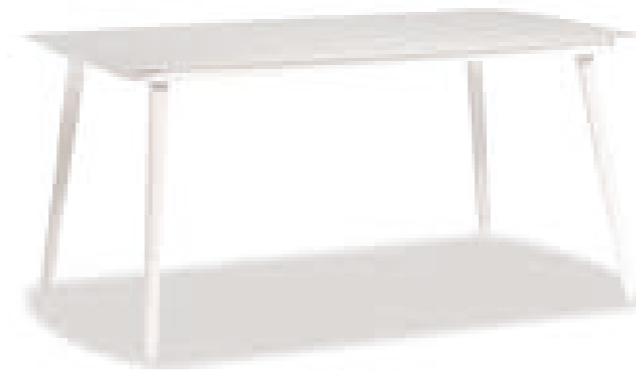

D-SURPA

CT10154AH-V2
Alu. table with HPL top
L200XD100XH76CM

D-SURPA

CLEO

| PATENT DESIGN

Dinning Chair

CC20175ATXT
Alu. Textilene Chair/
Seat With Quick Dry Foam
Non-Wood Armrest
W57xD65XH83.5CM

PURE II | PATENT DESIGN

PURE II

CT10136AA
Alu.Table
Alu.Plate Top With Linear

L160XW90XH75cm
L200XW100XH75cm

CT10136AA-100X100
Alu.Table/
Table Top:Alu.Plate
100x100xH76CM

CARSON PATENT DESIGN
EXT. TABLE

CDTC31203ATXT9

————— **PURE II**