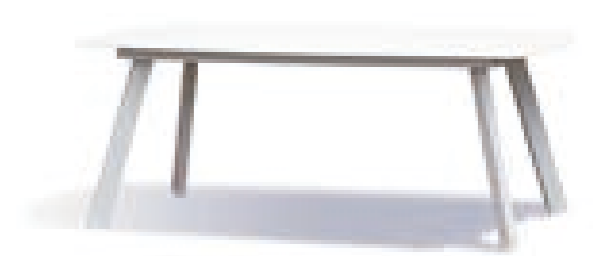

CSO30145AA-R3
Alu. Three Seat Sofa
/Teak Wood Armrest
W187xD75XH61CM

CSO30145AA-L3
Alu. Three Seat Sofa/Teak Wood Armrest
W205xD75XH61CM

D-SURPA 41

FRIO | PATENT DESIGN
FRIO II --mini

CSO30145AA-B3-V4
Alu.Three Seat Sofa
Full Alu.Armrest
W181XD72XH61CM

CSO30145AA-S-V4
Alu.Sinlge Sofa
Full Alu.Armrest
W84XD72XH61CM

CSO30145AA-T2
Alu.Table
Alu.Plate Top
L60XW60XH45CM

CSO30145AA-T2
Alu.Table
Alu.Plate Top
L120XW60XH45CM

FRIO

FRIO III | PATENT DESIGN

CSO30145AA4-V6