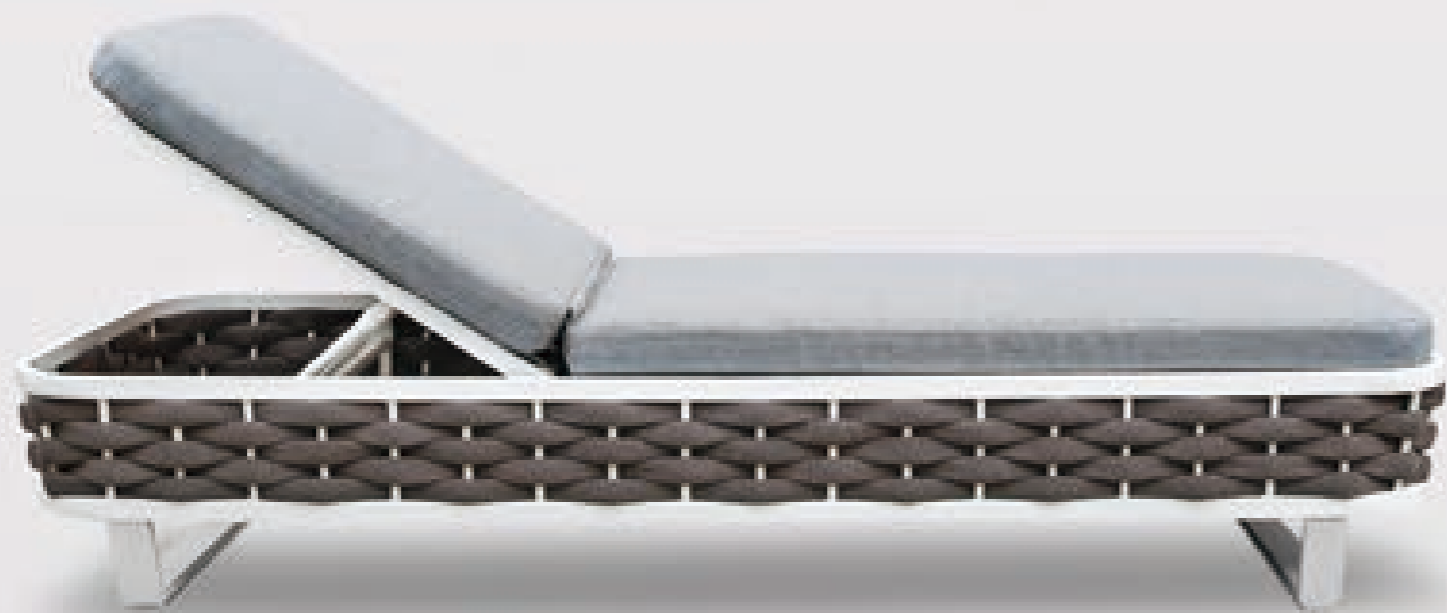

CSL42039ATXT
L195xW79xSH35CM
Alu. Lounge
With Function Adjust-Backrest Stackable

CT10138AA
W35xD38xH46CM
Alu. Side Table With U Shape
Patent Design

ECHO

CSL42038AFR
Alu.Sunlounge
Textilene Rope With Function Adjust-Backrest
Cushion T8cm
K/D Frame